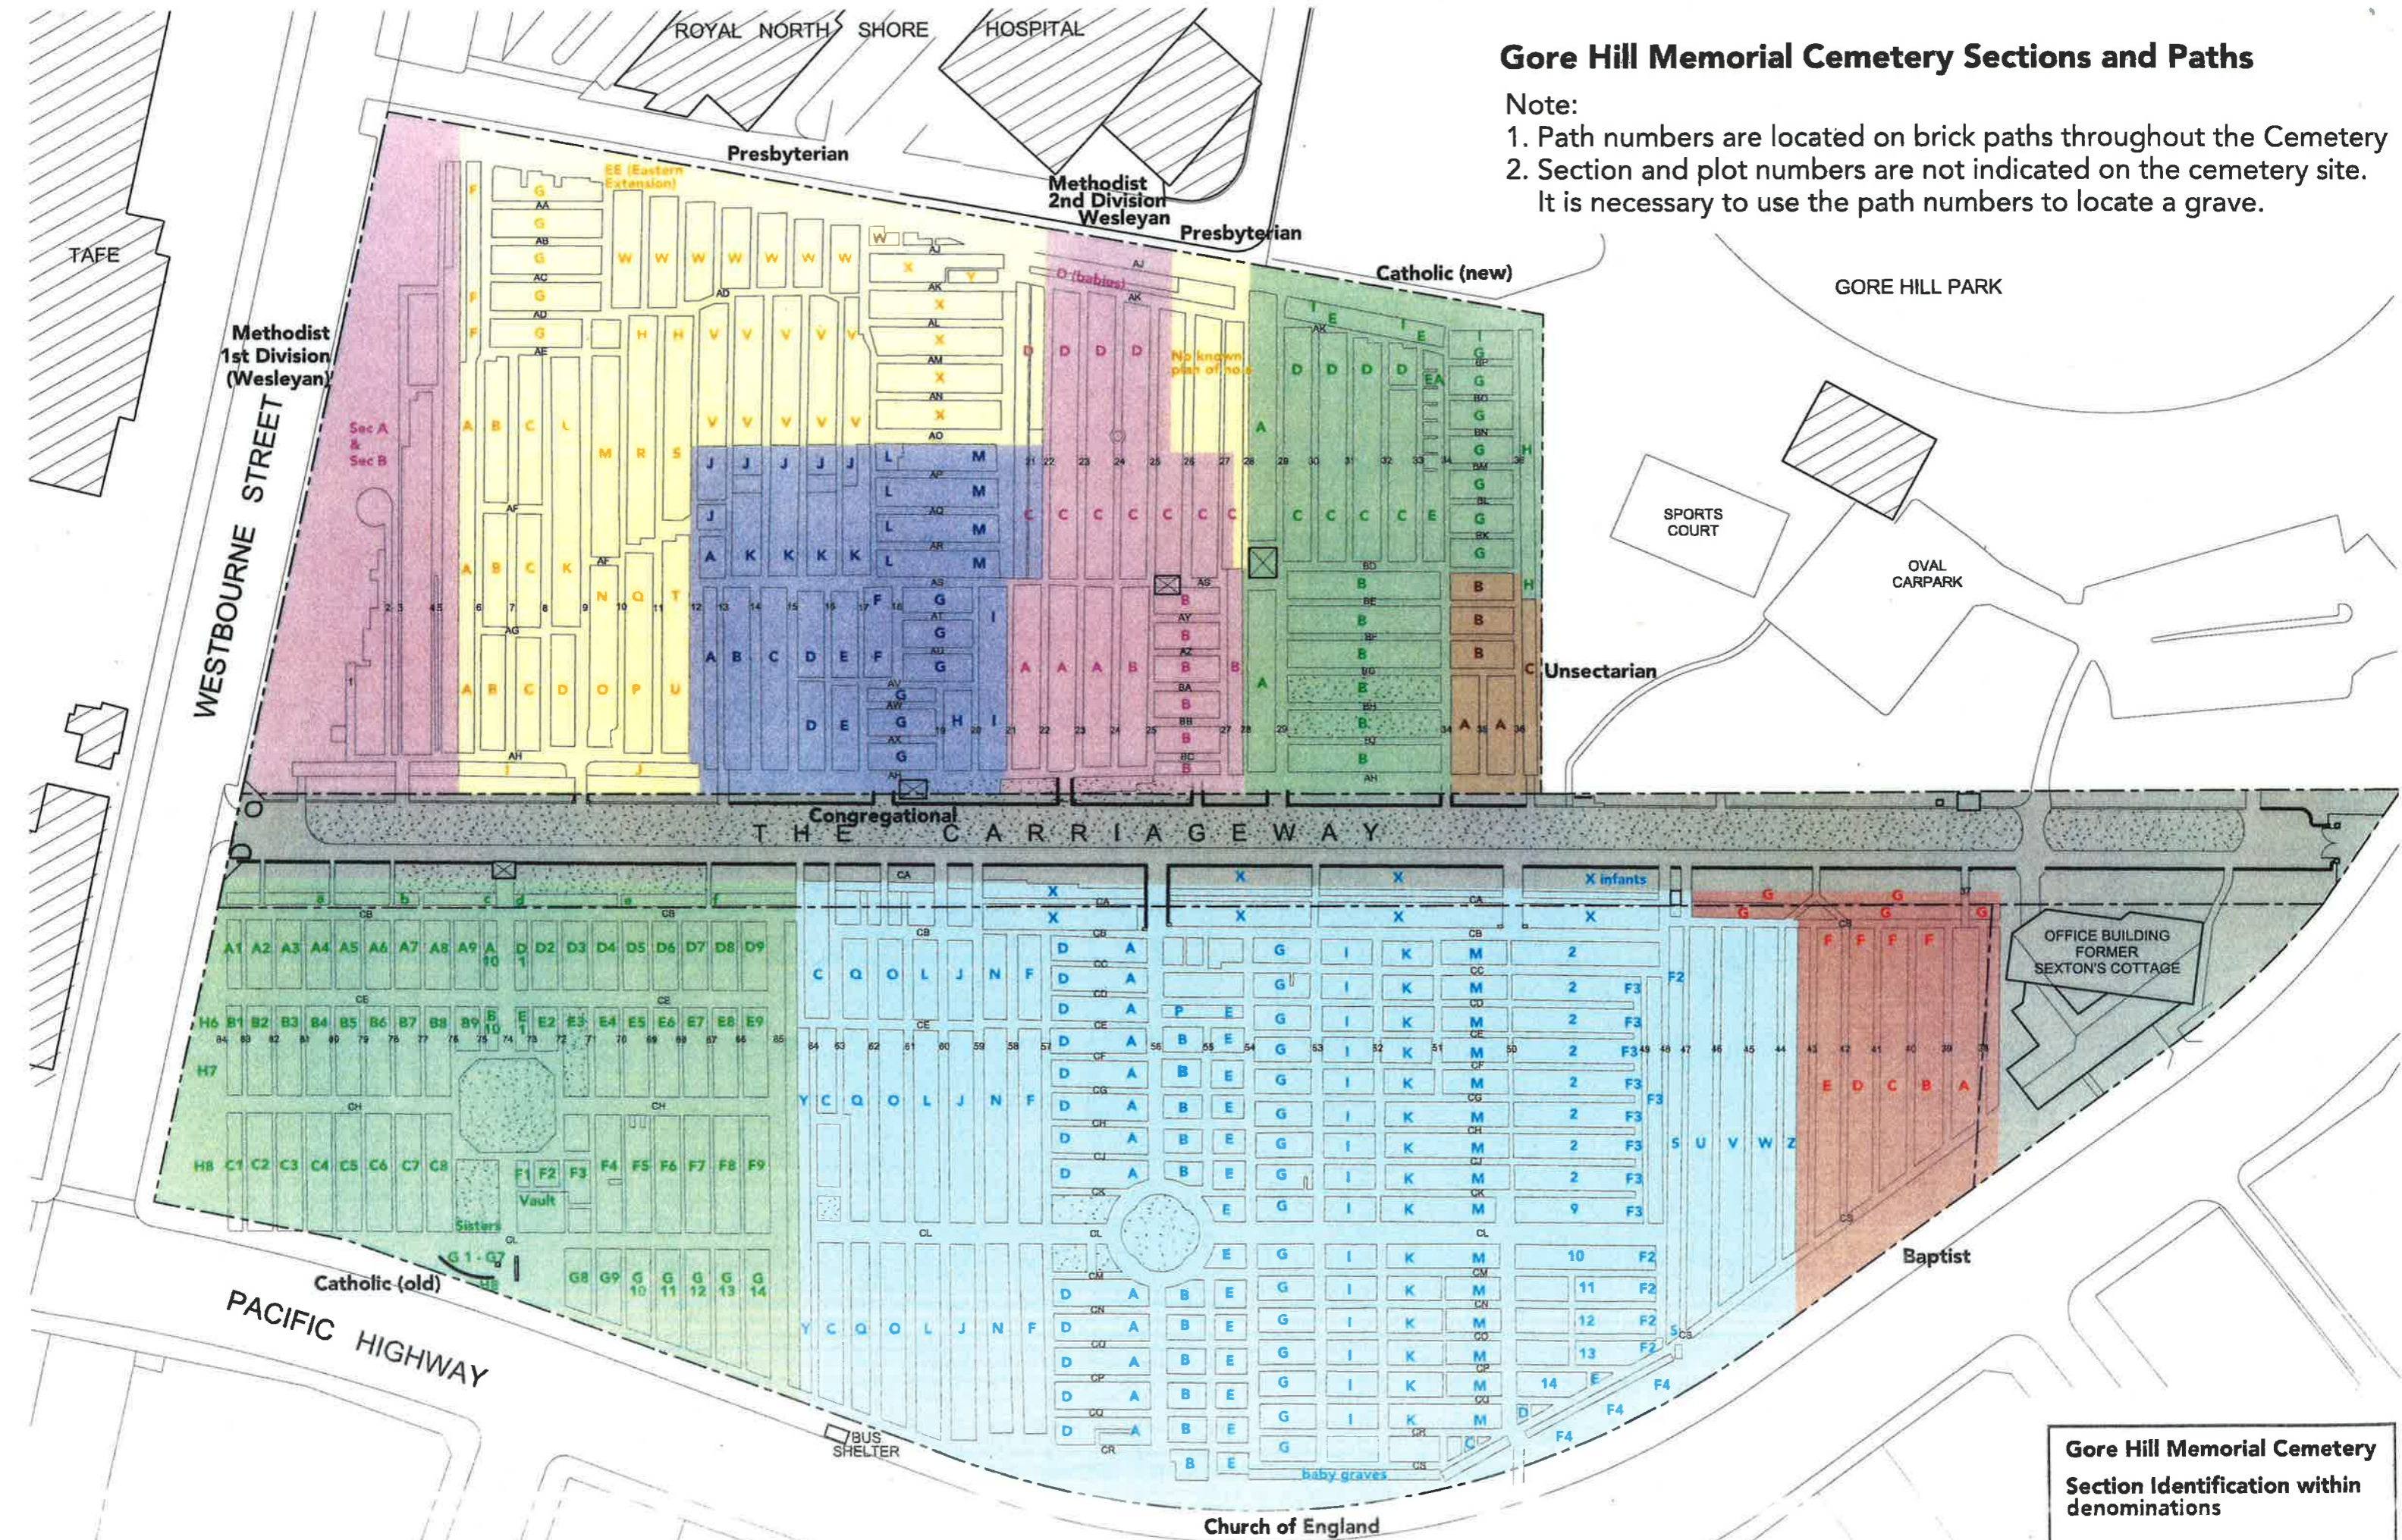

Gore Hill Memorial Cemetery Sections and Paths

Note:

1. Path numbers are located on brick paths throughout the Cemetery
2. Section and plot numbers are not indicated on the cemetery site. It is necessary to use the path numbers to locate a grave.

Gore Hill Memorial Cemetery
Section Identification within denominations