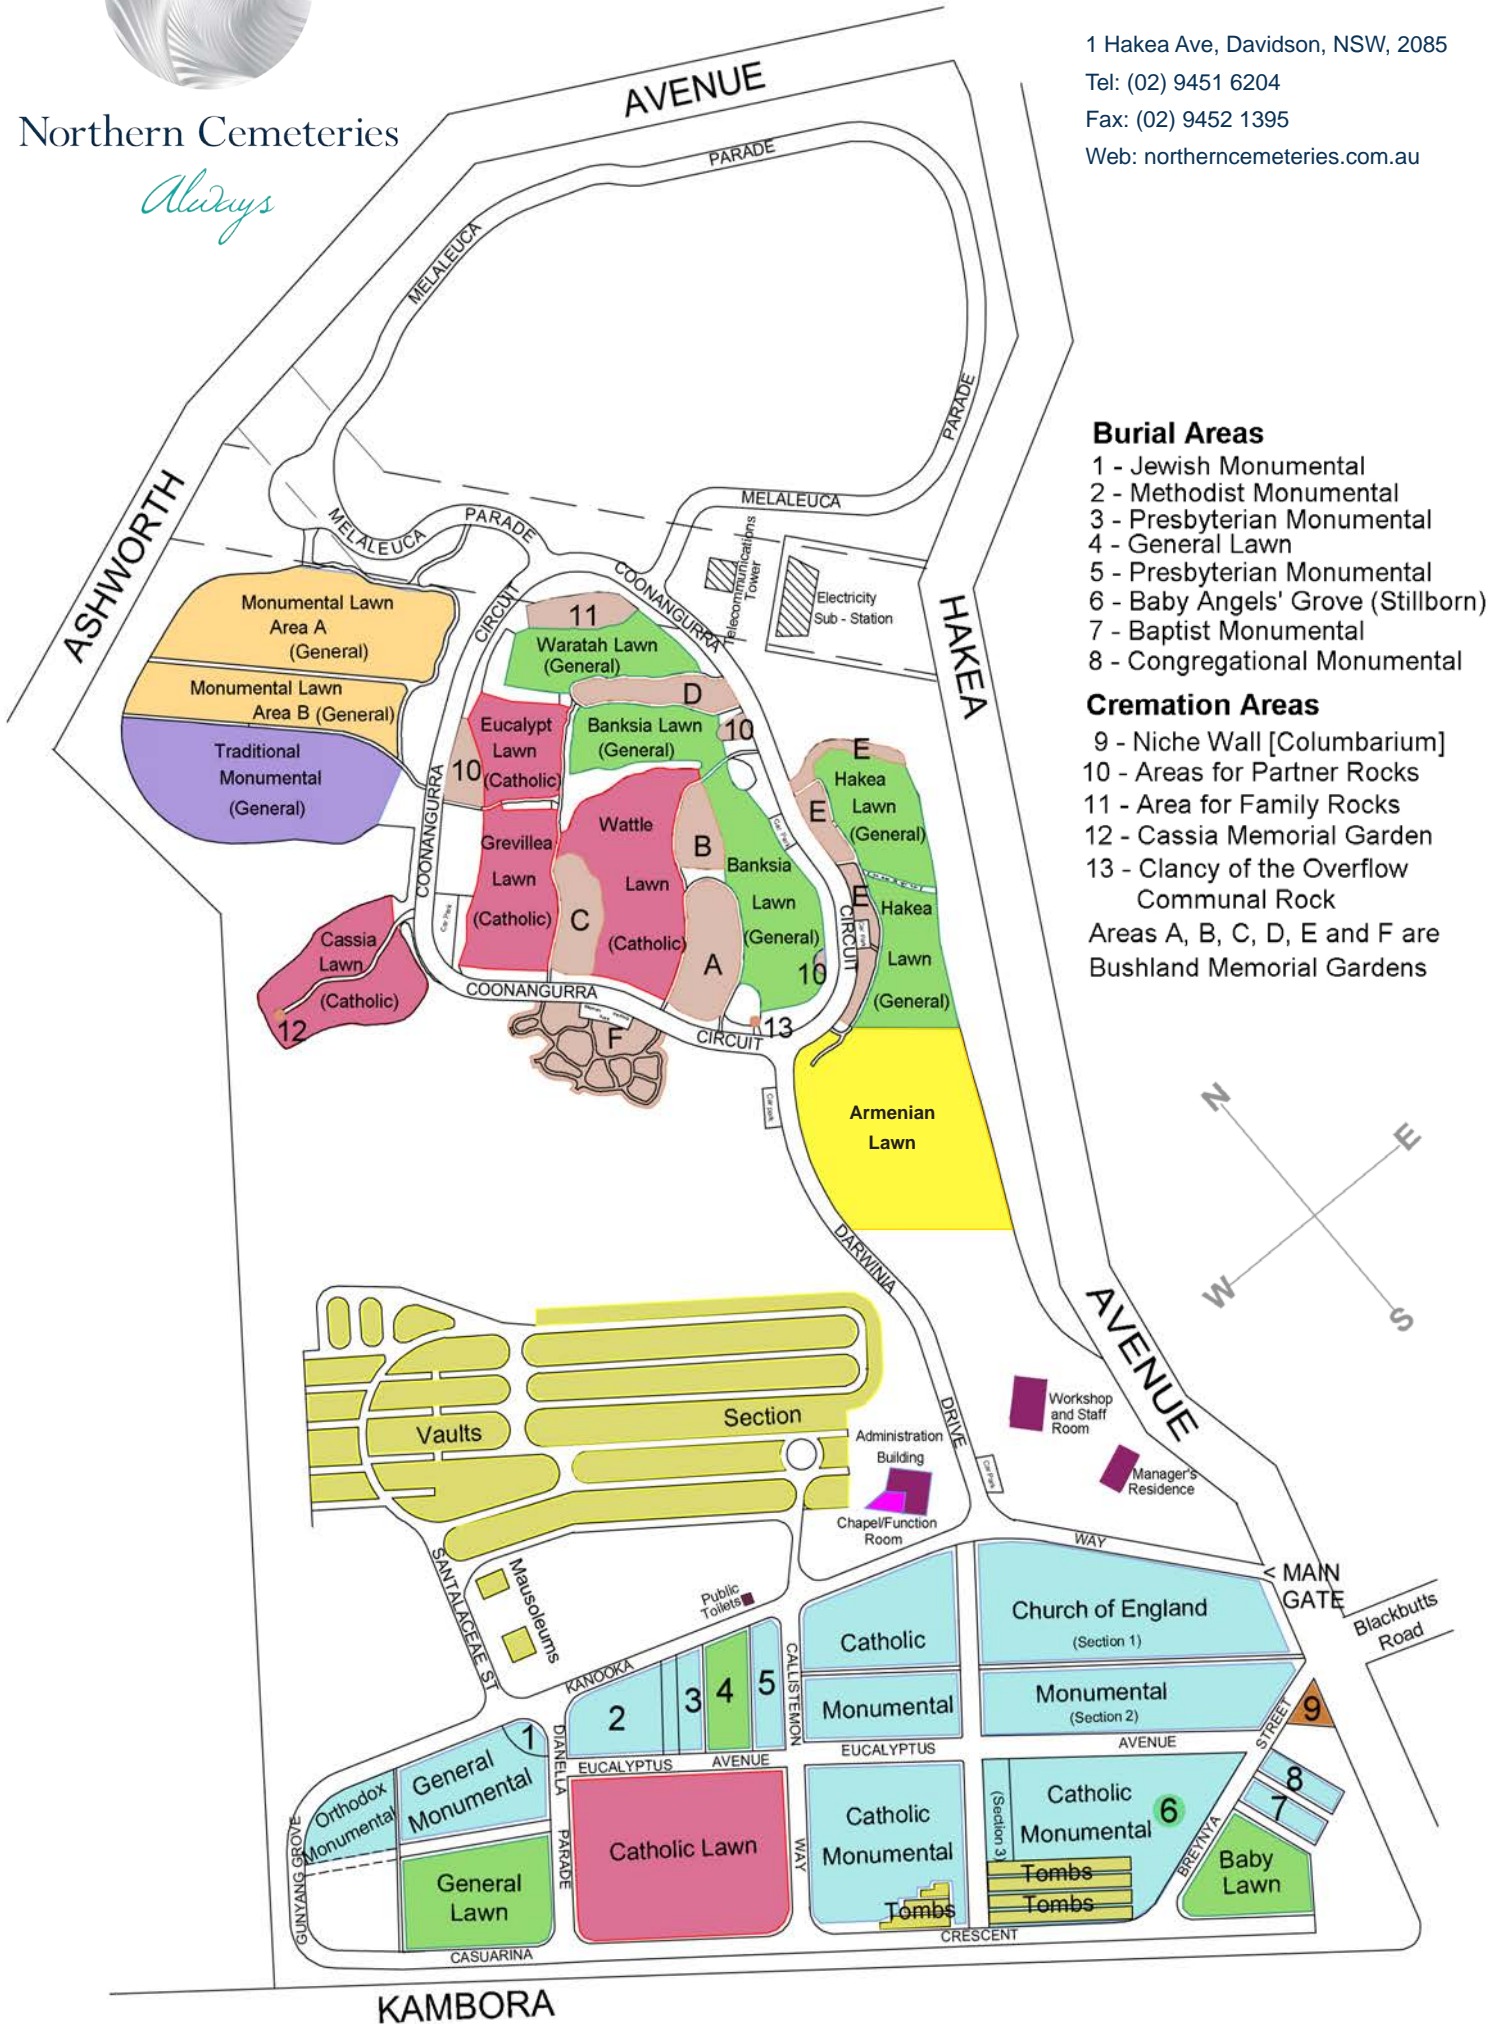

Northern Cemeteries

Always

Frenchs Forest Davidson

1 Hakea Ave, Davidson, NSW, 2085

Tel: (02) 9451 6204

Fax: (02) 9452 1395

Web: northerncemeteries.com.au

Burial Areas

- 1 - Jewish Monumental
- 2 - Methodist Monumental
- 3 - Presbyterian Monumental
- 4 - General Lawn
- 5 - Presbyterian Monumental
- 6 - Baby Angels' Grove (Stillborn)
- 7 - Baptist Monumental
- 8 - Congregational Monumental

Cremation Areas

- 9 - Niche Wall [Columbarium]
- 10 - Areas for Partner Rocks
- 11 - Area for Family Rocks
- 12 - Cassia Memorial Garden
- 13 - Clancy of the Overflow Communal Rock

Areas A, B, C, D, E and F are Bushland Memorial Gardens